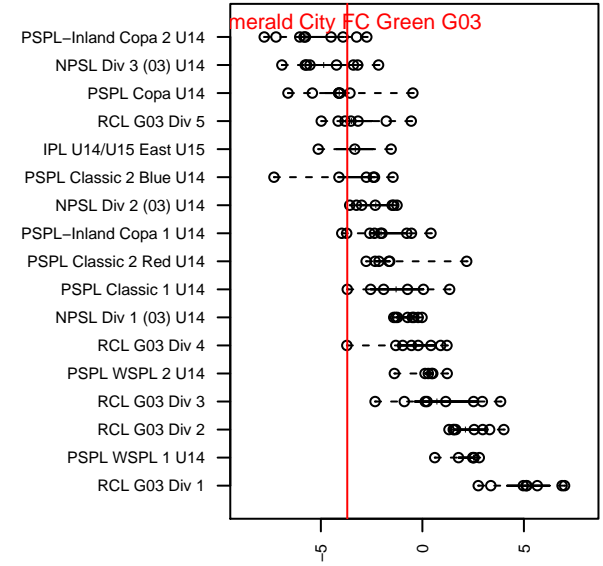

Emerald City FC Green G03

Emerald City FC
 Seattle, WA
 G03 total strength=827
 attack=1.27 defense=0.95
 fall league = PSPL Classic 1 U14
 spr league = Spr PSPL Classic 2 U14

alt names used:
 Emerald City FC F03 Green
 EMERALD CITY FCEFC F03
 Emerald City FC F03 Green
 EMERALD CITY FC ECFC F03 (WA)
 Emerald City FC F03

Venues played:
 2016 Snohomish United Invt Silver
 2016 River Jam Samba U14
 2016 PSPL Classic 1 U14
 2016 Spr PSPL Classic 2 U14
 2016 WA Cup U14 Bronze U14

Emerald City FC Green G03
 Dots are actual minus expected GF (blue circles) and GA (red triangles).
 Blue line is smoothed change in attack strength. Red is smoothed change in defense strength.

**attack and defense variance (black dot)
relative to other teams
and top 10 in region**

**attack and defense rating
relative to others at age
and all opponents in last 13 months**

Performance relative to 13 month average